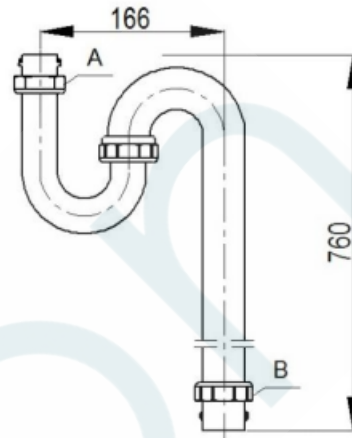

## S TRAP COPPER CHROME LOOSE NUT

Product Code	DESCRIPTION	A	B
71722	S TRAP 32/40mmx750mm COPPER CHROME LOOSE NUT	DN32	DN40

### Features & Approval

- Maximum Working Temperature 80°C
- Material: Copper
- Threads : Complies with AS 1722.2

Standards & Approvals

**WaterMark**  
WMK26589  
Standard AS 1589  
SAI GLOBAL

Elson Australasia Pty Ltd ABN 45 059 613 991  
38 Eddie Road, Minchinbury, NSW 2770 PO Box 3217, Mt.Druitt Village, NSW 2770  
T. (02) 9625 7899 | E. sales@elson.net.au