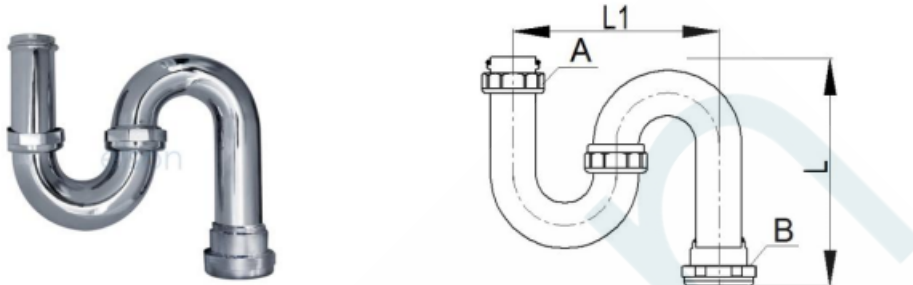

PRODUCT DATA SHEET

S TRAP COPPER CHROME EASY FIX SUIT PVC

Product Code	DESCRIPTION	A	B	L (mm)	L1 (mm)
71729	S TRAP 40mm COPPER CHROME EASY FIX SUIT PVC	DN40	PVC DN40	185	172
71731	S TRAP 50mm COPPER CHROME EASY FIX SUIT PVC	DN50	PVC DN50	227	232

Features & Approval

- Maximum Working Temperature 80°C
- Material: Copper
- Threads : Complies with AS 1722.2

Standards & Approvals

WaterMark
WMK26589
Standard AS 1589
SAI GLOBAL

Elson Australasia Pty Ltd ABN 45 059 613 991
38 Eddie Road, Minchinbury, NSW 2770 PO Box 3217, Mt.Druitt Village, NSW 2770
T. (02) 9625 7899 | E. sales@elson.net.au