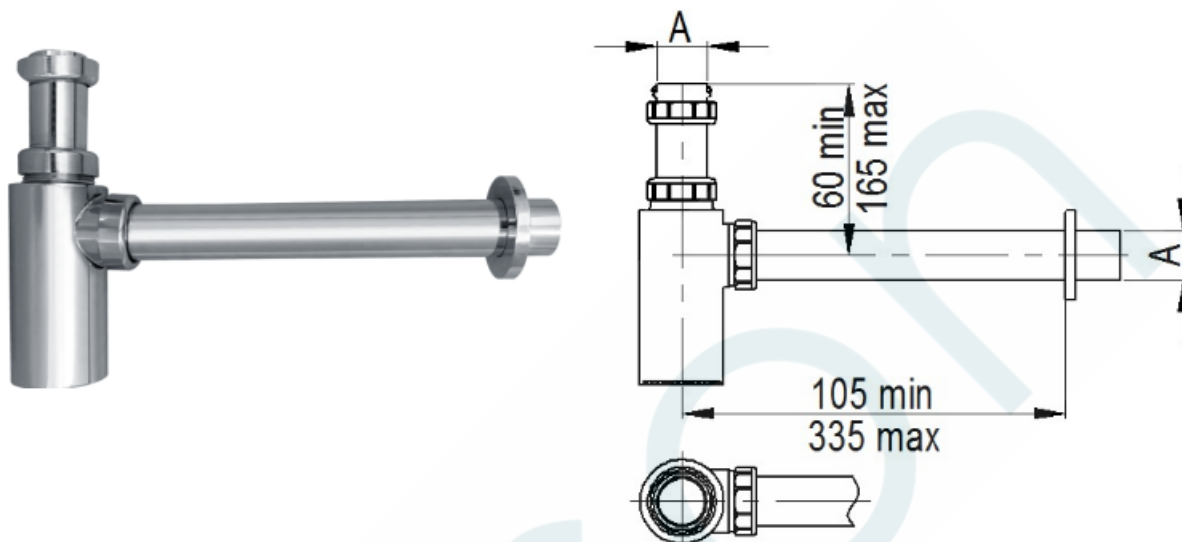

PRODUCT DATA SHEET

BOTTLE TRAP

Product Code	DESCRIPTION	A	COLOR
71760	BOTTLE TRAP ADJUSTABLE 40mm x 335mm CHROME	DN40	CHROME
71765	BOTTLE TRAP ADJUSTABLE 40mm x 335mm BLACK	DN40	BLACK

Features & Approval

- Maximum Working Temperature 80°C
- Material: Copper
- Threads : Complies with AS 1722.2

Standards & Approvals

Elson Australasia Pty Ltd ABN 45 059 613 991
 38 Eddie Road, Minchinbury, NSW 2770 PO Box 3217, Mt.Druitt Village, NSW 2770
 T. (02) 9625 7899 | E. sales@elson.net.au