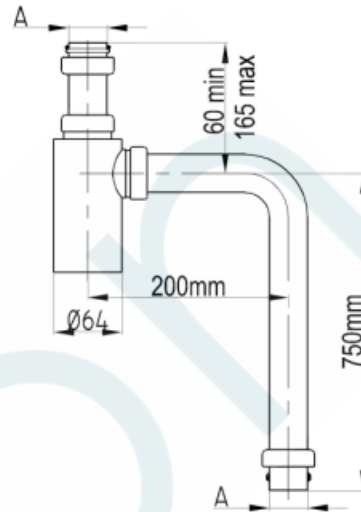

PRODUCT DATA SHEET

BOTTLE TRAP ADJUSTABLE

Product Code	DESCRIPTION	A	COLOR
71761	BOTTLE TRAP ADJUSTABLE 40mm x 200mm x 750mm S STYLE CHROME	DN40	CHROME

Features & Approval

- Maximum Working Temperature 80°C
- Material: Copper
- Threads : Complies with AS 1722.2