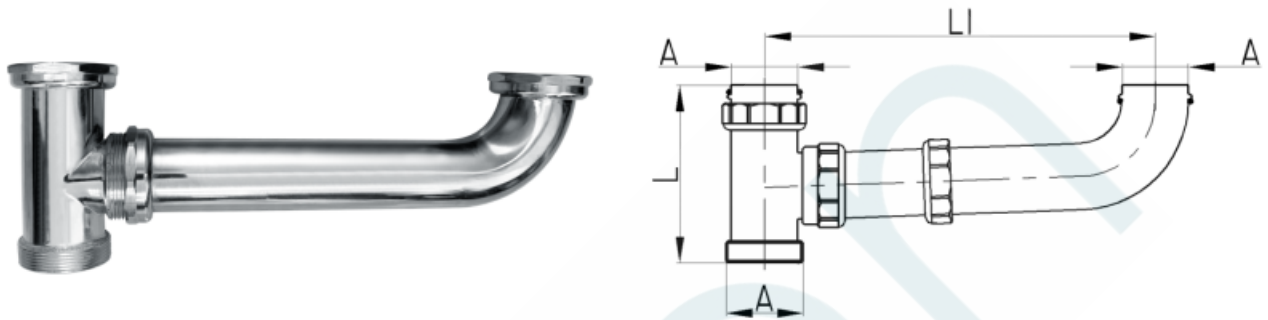

PRODUCT DATA SHEET

DOUBLE BOWL CONNECTOR

Product Code	DESCRIPTION	A	L (mm)	L1 (mm)
71764	DOUBLE BOWL CONNECTOR CHROME 50mm x 300mm	DN50	136	300
71745	DOUBLE BOWL CONNECTOR COPPER 50mm x 300mm	DN50	136	300
71766	DOUBLE BOWL CONNECTOR CHROME 50mm x 600mm	DN50	136	600
71747	DOUBLE BOWL CONNECTOR COPPER 50mm x 600mm	DN50	136	600

Features & Approval

- Maximum Working Temperature 80°C
- Material: Copper
- Threads : Complies with AS 1722.2

Standards & Approvals

WaterMark
 WMK26589
 Standard AS 1589
 SAI GLOBAL

Elson Australasia Pty Ltd ABN 45 059 613 991
 38 Eddie Road, Minchinbury, NSW 2770 PO Box 3217, Mt.Druitt Village, NSW 2770
 T. (02) 9625 7899 | E. sales@elson.net.au