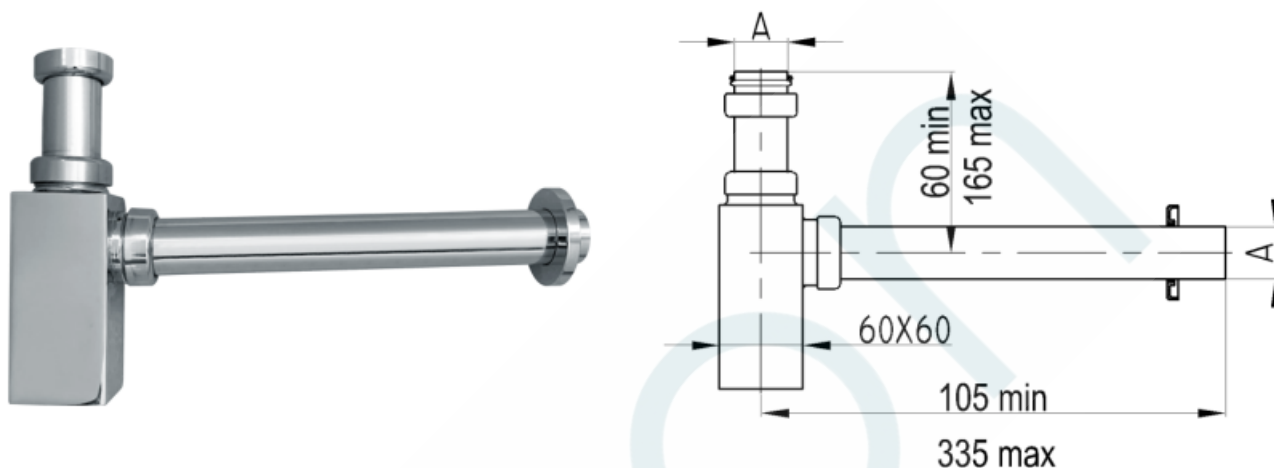

PRODUCT DATA SHEET

BOTTLE TRAP ADJUSTABLE

Product Code	DESCRIPTION	A	COLOR
71767	BOTTLE TRAP SQUARE ADJUSTABLE 40mm x 335mm CHROME	DN40	CHROME
71769	BOTTLE TRAP SQUARE ADJUSTABLE 40mm x 335mm BLACK	DN40	BLACK

Features & Approval

- Maximum Working Temperature 80°C
- Material: Copper
- Threads : Complies with AS 1722.2

Standards & Approvals

Elson Australasia Pty Ltd ABN 45 059 613 991
 38 Eddie Road, Minchinbury, NSW 2770 PO Box 3217, Mt.Druitt Village, NSW 2770
 T. (02) 9625 7899 | E. sales@elson.net.au