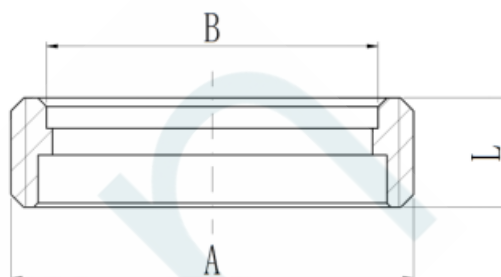

PRODUCT DATA SHEET

TRAP CAPILLARY RUFF

| Product Code | DESCRIPTION | A | B | L (mm) |
|--------------|--------------------------------|---------|------|--------|
| 71773 | TRAP CAPILLARY RUFF BRASS 40mm | G1 1/2B | 40CS | 12.6 |
| 71793 | TRAP CAPILLARY RUFF BRASS 50mm | G2B | 50CS | 15.8 |

Features & Approval

- Maximum Working Temperature 80°C
- Material: Brass
- Threads : Complies with AS 1722.2

Elson Australasia Pty Ltd ABN 45 059 613 991
 38 Eddie Road, Minchinbury, NSW 2770 PO Box 3217, Mt.Druitt Village, NSW 2770
 T. (02) 9625 7899 | E. sales@elson.net.au