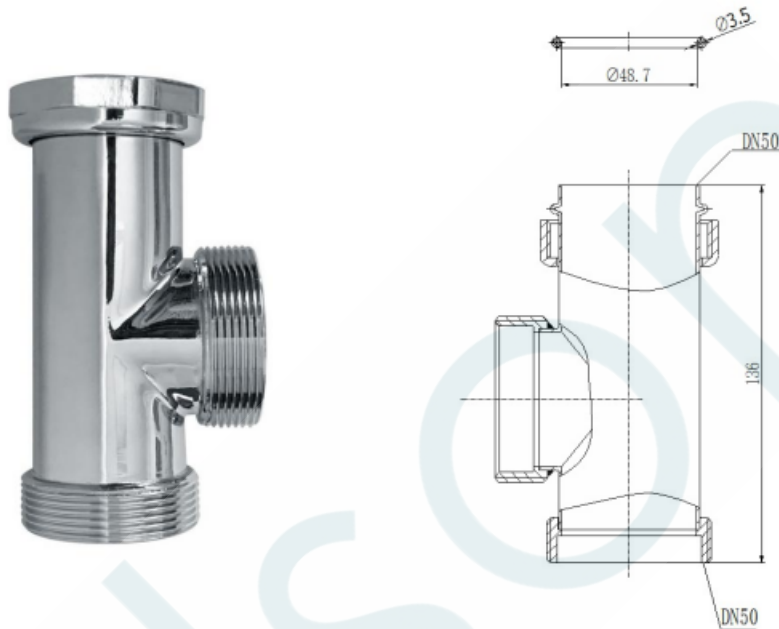

PRODUCT DATA SHEET

DOUBLE BOWL TEE CHROME 50mm

Product Code: 71796

Features & Approval

- Maximum Working Temperature 80°C
- Material: Copper
- Threads : Complies with AS 1722.2

Elson Australasia Pty Ltd ABN 45 059 613 991
 38 Eddie Road, Minchinbury, NSW 2770 PO Box 3217, Mt.Druitt Village, NSW 2770
 T. (02) 9625 7899 | E. sales@elson.net.au