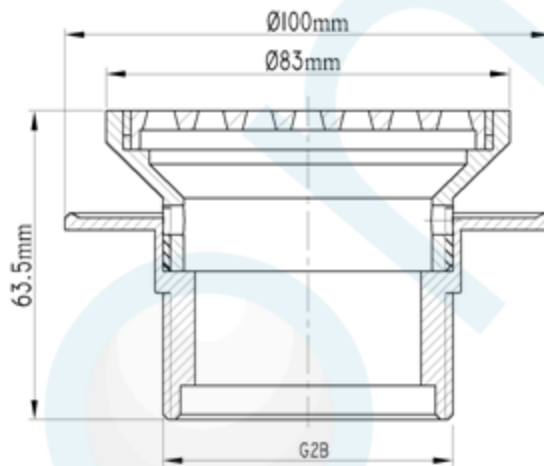

elson DRIP TRAY GRATE W/ 50mm MI TAIL BRASS CP

CODE:71970

Product Specification & Features

- Maximum Working Temperature 80°C
- Brass Material
- Suitable for PVC pipe
- Comply with WMTS 040. Watermark Certificate Number WMKT20049