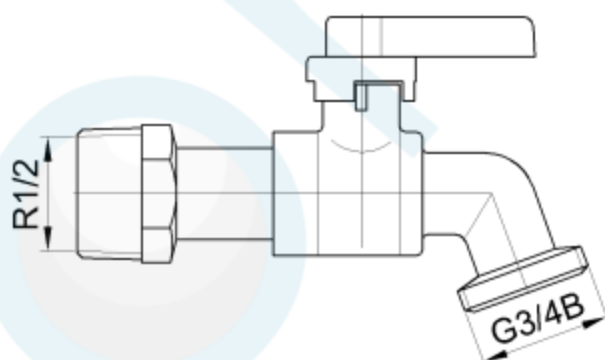

1/4 TURN HOSE COCK DR BRS 1/2" (TESTED)

CODE:72640

Brand Name: elson

Product Specification & Features

- Maximum Working Temperature: 80°C
- Maximum Working Pressure: 1300 KPa
- Threads: Complies with AS 1722.2
- Material: DR Brass, Complies with AS 2345
- Suitable for Potable Water, Complies with AS/NZS 4020
- Flow Rate at pressure 250Kpa: 28.54L/Min
- Double O-ring Seal