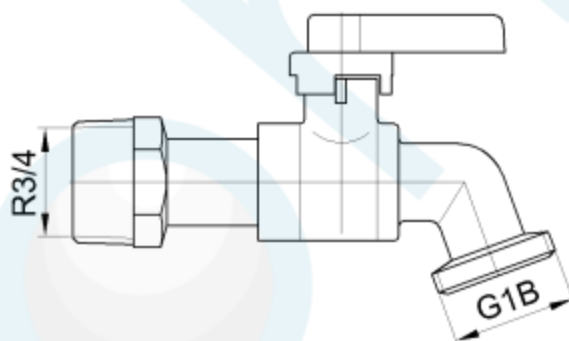

1/4 TURN HOSE COCK DR BRS 3/4" (TESTED)

CODE:72650

Brand Name: elson

Product Specification & Features

- Maximum Working Temperature: 80°C
- Maximum Working Pressure: 1300 KPa
- Threads: Complies with AS 1722.2
- Material: DR Brass, Complies with AS 2345
- Suitable for Potable Water, Complies with AS/NZS 4020
- Flow Rate at pressure 250Kpa: 88.65L/Min
- Double O-ring Seal