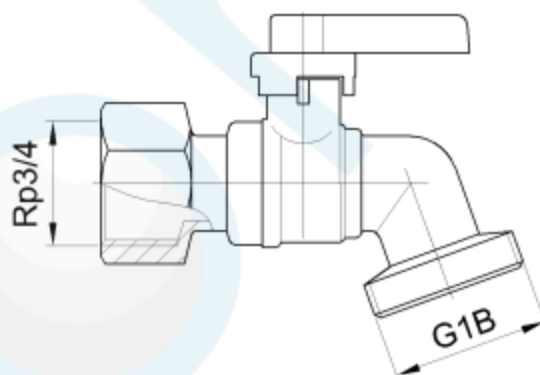

1/4 TURN HOSE COCK DR BRASS 3/4" FI INLET

CODE:72654

Brand Name: elson

### Product Specification & Features

- Maximum Working Temperature: 80°C
- Maximum Working Pressure: 1300 KPa
- Threads: Complies with AS 1722.2
- Material: DR Brass, Complies with AS 2345
- Suitable for Potable Water, Complies with AS/NZS 4020
- Flow Rate at pressure 250Kpa : 89.4L/Min
- Double O-ring Seal