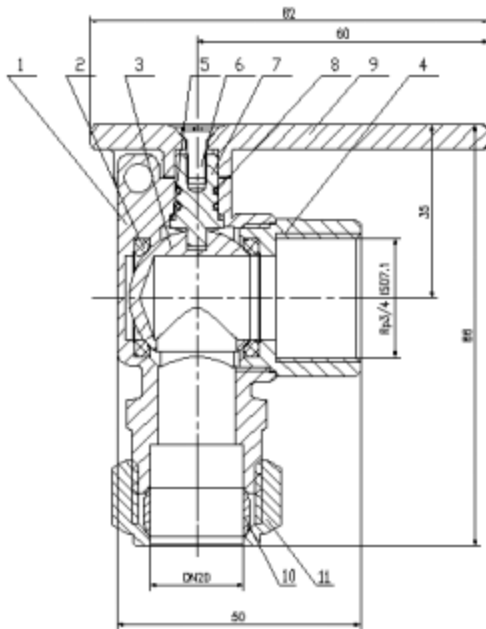

**elson METER BALL VALVE RIGHT ANGLE LF DR BRASS
Rp3/4 X 20c COPPER OLIVE LOCKABLE 74135**

Product Code 74135

Technical Specifications

- Maximum Working Temperature: -20-100 °C
- WATER Maximum Allowable Operating Pressure (MAOP) : 2500Kpa
- Threads complies with AS ISO 7.1, AS ISO 7.2 and AS 1722.2
- Arrow indicating flow direction
- Size range: DN20

Elson Australasia Pty Ltd

Tel: 02 9625 7899 Fax: 02 9625 7855

Website: www.elson.net.au E-mail: sales@elson.net.au

Version 1.0

Nov. 2020

Product Schematic

| MATERIALS | | |
|-----------|-------------|---------------------|
| No. | PART NAME | MATERIALS |
| 1 | VALVE BODY | LEAD-FREE DR. BRASS |
| 2 | SEAL | PTFE |
| 3 | BALL | STAINLESS STEEL |
| 4 | END ADAPTER | LEAD-FREE DR. BRASS |
| 5 | WASHER | PTFE |
| 6 | SCREW | STAINLESS STEEL |
| 7 | SPINDLE | LEAD-FREE DR. BRASS |
| 8 | O-RING | EPDM |
| 9 | HANDLE | LEAD-FREE DR. BRASS |
| 10 | OLIVE | COPPER |
| 11 | NUT | LEAD-FREE DR. BRASS |

Product Code 74135

Installation Instructions

1. Installation may be either vertical or horizontal with the direction of the water flow matching the position of the lever handle in the open / on position.
2. The installation must comply within the safe working pressure and temperature requirements. See maximum allowable operating pressure (MAOP) listed above.
3. Once installed the valve must be either in the full "ON" or full "OFF" position.
4. Always check for leaks when installed under pressure in both the full "ON" and full "OFF" position.