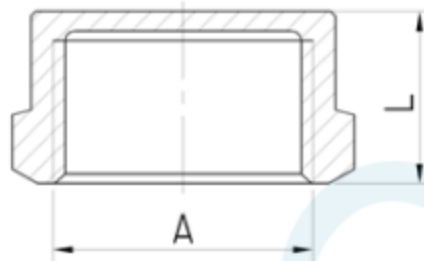

CAP

Brand Name: **elson**

CODE	DESCRIPTION	L(mm)	A
80509	CAP 4mm (1/8") BRASS	10.5	G1/8
80512	CAP 6mm (1/4") BRASS	14	G1/4
80514	CAP 10mm BRASS	14	G3/8
80516	CAP 15mm BRASS	15	G1/2
80518	CAP 15mm CHROME	15	G1/2
80519	CAP G5/8 FI BRASS	18.5	G5/8
80520	CAP 20mm BRASS	17.5	G3/4
80522	CAP 20mm CHROME	17.5	G3/4
80524	CAP 25mm BRASS	20	G1
80526	CAP 32mm BRASS	20	G1 1/4
80528	CAP 40mm BRASS	20	G1 1/2
80530	CAP 50mm BRASS	20	G2

Product Specification & Features

- Maximum Working Temperature: 95°C
- Maximum Working Pressure at 20°C : Water-2000Kpa, Gas-500KPa
- Threads: Complies with AS ISO 7.1, AS ISO 7.2 and AS 1722.2
- Material: DR Brass, Complies with AS 2345
- Suitable for Potable Water – complies with AS/NZS 4020