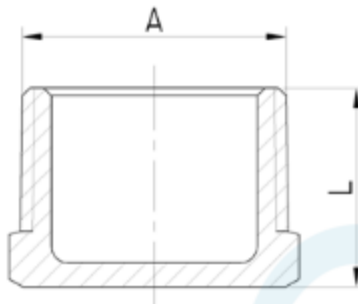

**PLUG**

Brand Name: **elson**

CODE	DESCRIPTION	L(mm)	A
81483	PLUG 4mm (1/8") BRASS	12	R1/8
81486	PLUG 6mm (1/4") BRASS	15.5	R1/4
81488	PLUG 10mm BRASS	15.8	R3/8
81490	PLUG 15mm BRASS	19.5	R1/2
81492	PLUG 15mm CHROME	19.5	R1/2
81493	PLUG 5/8" BRASS	18	G5/8B
81494	PLUG 20mm BRASS	21.5	R3/4
81496	PLUG 20mm CHROME	21.5	R3/4
81498	PLUG 25mm BRASS	25	R1
81400	PLUG 32mm BRASS	28.5	R1 1/4
81402	PLUG 40mm BRASS	29.5	R1 1/2
81404	PLUG 50mm BRASS	33.6	R2

**Product Specification & Features**

- Maximum Working Temperature: 95°C
- Maximum Working Pressure at 20°C : Water-2000Kpa, Gas-500KPa
- Threads: Complies with AS ISO 7.1, AS ISO 7.2 and AS 1722.2
- Material: DR Brass, Complies with AS 2345
- Suitable for Potable Water – complies with AS/NZS 4020