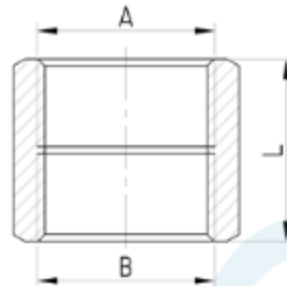

SOCKET

Brand Name: **elson**

CODE	DESCRIPTION	L(mm)	A	B
81503	SOCKET 4mm (1/8") BRASS	19	G1/8	G1/8
81506	SOCKET 6mm (1/4") BRASS	22	G1/4	G1/4
81508	SOCKET 10mm BRASS	25	G3/8	G3/8
81510	SOCKET 15mm BRASS	25	G1/2	G1/2
81512	SOCKET 15mm CHROME	25	G1/2	G1/2
81514	SOCKET 20mm BRASS	27	G3/4	G3/4
81516	SOCKET 20mm CHROME	27	G3/4	G3/4
81518	SOCKET 25mm BRASS	33	G1	G1
81520	SOCKET 32mm BRASS	48	G1 1/4	G1 1/4
81522	SOCKET 40mm BRASS	44.5	G1 1/2	G1 1/2
81524	SOCKET 50mm BRASS	59	G2	G2

Product Specification & Features

- Maximum Working Temperature: 95°C
- Maximum Working Pressure at 20°C : Water-2000Kpa, Gas-500KPa
- Threads: Complies with AS ISO 7.1, AS ISO 7.2 and AS 1722.2
- Material: DR Brass, Complies with AS 2345
- Suitable for Potable Water – complies with AS/NZS 4020