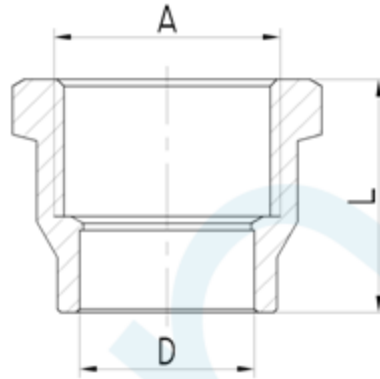

BUSH TUBE FEMALE NO.4F

Brand Name: **elson**

CODE	DESCRIPTION	L(mm)	A	D
82117	BUSH TUBE FEMALE NO.4 25mmOD x 25mmFI	34	G1	DN25
82118	BUSH TUBE FEMALE NO.4 32mmOD x 32mmFI	33	G1 1/4	DN32
82120	BUSH TUBE FEMALE NO.4 40mmOD x 40mmFI	33	G1 1/2	DN40
82122	BUSH TUBE FEMALE NO.4 50mmOD x 50mmFI	40	G2	DN50
82125	BUSH TUBE FEMALE NO.4F 65mm OD x 65mm FI	44	G2 1/2	DN65
82127	BUSH TUBE FEMALE NO.4F 80mm OD x 80mm FI	47	G3	DN80
82129	BUSH TUBE FEMALE NO.4F 100mm OD x 100mm FI	57	G4	DN100

Product Specification & Features

- Maximum Working Temperature: 95°C
- Maximum Working Pressure at 20°C : Water-2000Kpa, Gas-500KPa
- Threads: Complies with AS 1722.2
- Material: DR Brass, Complies with AS 2345
- Suitable for Potable Water – complies with AS/NZS 4020