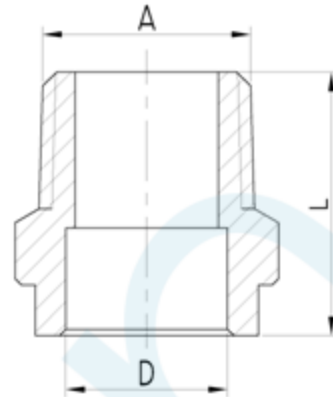

**CONNECTOR STRAIGHT NO.3 MALE**

Brand Name: **elson**

CODE	DESCRIPTION	L(mm)	A	D
82231	CONNECTOR NO.3 15mm OD x 10mm MI	20.8	R3/8	DN15
82232	CONNECTOR NO.3 15mm OD x 15mm MI	21	G1/2B	DN15
82234	CONNECTOR NO.3 15mm OD x 20mm MI	30.4	R3/4	DN15
82240	CONNECTOR NO.3 20mm OD x 15mm MI	28	G1/2B	DN20
82242	CONNECTOR NO.3 20mm OD x 20mm MI	24	G3/4B	DN20
82244	CONNECTOR NO.3 25mm OD x 20mm MI	36	R3/4	DN25
82246	CONNECTOR STRAIGHT NO.3 MALE 25mm OD x 25mm MI	31	R1	DN25
82247	CONNECTOR NO.3 32mm OD x 32mm MI	34.3	R1 1/4	DN32
82248	CONNECTOR NO.3 32mm OD x 25mm MI	34	R1	DN32
82249	CONNECTOR NO.3 40mm OD x 40mm MI	38.3	R1 1/2	DN40
82250	CONNECTOR NO.3 50mm OD x 50mm MI	43.1	R2	DN50

**Product Specification & Features**

- Maximum Working Temperature: 95°C
- Maximum Working Pressure at 20°C : Water-2000Kpa, Gas-500KPa
- Threads: Complies with AS 1722.2
- Material: DR Brass, Complies with AS 2345
- Suitable for Potable Water – complies with AS/NZS 4020