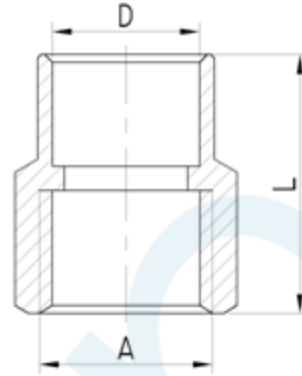

**BUSH TUBE FEMALE NO.4**

Brand Name: **elson**

CODE	DESCRIPTION	L(mm)	A	D
82357	BUSH TUBE FEMALE NO.4 15mmOD x 15mmFI	21	G1/2	DN15
82367	BUSH TUBE FEMALE NO.4 20mmOD x 20mmFI	22	G3/4	DN20

**Product Specification & Features**

- Maximum Working Temperature: 95°C
- Maximum Working Pressure at 20°C : Water-2000Kpa, Gas-500KPa
- Threads: Complies with AS 1722.2
- Material: DR Brass, Complies with AS 2345
- Suitable for Potable Water – complies with AS/NZS 4020