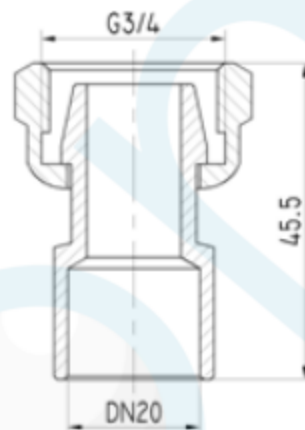

CONNECTOR NO.62 20mm OD x 20mm NUT

CODE: 82482

Brand Name: **elson**

Product Specification & Features

- Maximum Working Temperature: 95°C
- Maximum Working Pressure at 20°C : Water-2000Kpa, Gas-500KPa
- Threads: Complies with AS 1722.2
- Material: DR Brass, Complies with AS 2345
- Suitable for Potable Water – complies with AS/NZS 4020