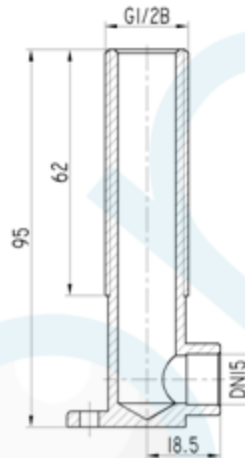

ELBOW NO.19BP EXT 15mm OD × 15mm MI × 95mm

CODE: 83336

Brand Name: **elson**

Product Specification & Features

- Maximum Working Temperature: 95°C
- Maximum Working Pressure at 20°C : Water-2000Kpa, Gas-500KPa
- Threads: Complies with AS ISO 7.1, AS ISO 7.2 and AS 1722.2
- Material: DR Brass, Complies with AS 2345
- Suitable for Potable Water – complies with AS/NZS 4020