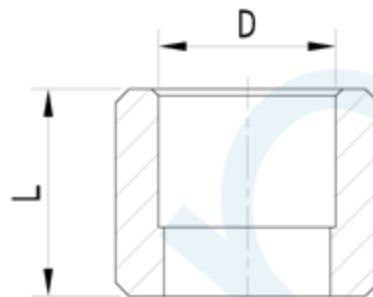

**PIECE REDUCING NO.6**

Brand Name: **elson**

CODE	DESCRIPTION	L(mm)	D
83436	PIECE REDUCING NO.6 20mmPE x 15mmOD	15	DN15
83438	PIECE REDUCING NO.6 25mm PEX20mm OD	23.5	DN20

**Product Specification & Features**

- Maximum Working Temperature: 95°C
- Maximum Working Pressure at 20°C : Water-2000Kpa, Gas-500KPa
- Threads: Complies with AS ISO 7.1, AS ISO 7.2 and AS 1722.2
- Material: DR Brass, Complies with AS 2345
- Suitable for Potable Water – complies with AS/NZS 4020