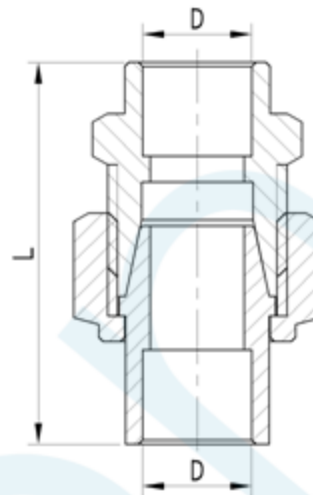

UNION CONNECTOR NO.11

Brand Name: **elson**

CODE	DESCRIPTION	L(mm)	D
83644	UNION CONN NO.11 CxC 15mmODx15mmOD	44.5	DN15
83646	UNION CONN NO.11 CxC 20mmODx20mmOD	46.5	DN20
83648	UNION CONN NO.11 CxC 25mmODx25mmOD	60	DN25
83650	UNION CONN NO.11 CxC 32mmODx32mmOD	57	DN32
83652	UNION CONN NO.11 CxC 40mmODx40mmOD	66.5	DN40
83654	UNION CONN NO.11 CxC 50mmODx50mmOD	76.5	DN50

Product Specification & Features

- Maximum Working Temperature: 95°C
- Maximum Working Pressure at 20°C : Water-2000Kpa, Gas-500KPa
- Threads: Complies with AS ISO 7.1, AS ISO 7.2 and AS 1722.2
- Material: DR Brass, Complies with AS 2345
- Suitable for Potable Water – complies with AS/NZS 4020