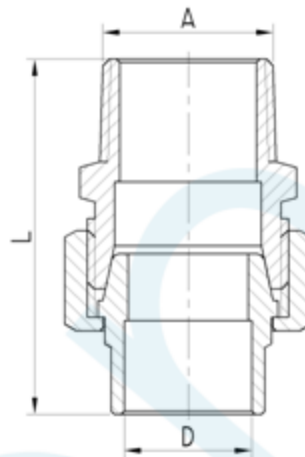

UNION CONNECTOR STRAIGHT CxM NO.69 MALE

Brand Name: **elson**

CODE	DESCRIPTION	L(mm)	A	D
83756	UNION CONNECTOR STRAIGHT CxM NO.69 15mm OD x 15mm MI	52	R1/2	DN15
83760	UNION CONNECTOR STRAIGHT CxM NO.69 20mm OD x 20mm MI	53.4	R3/4	DN20
83762	UNION CONN STR NO.69 25mmODx25mmMI	66	R1	DN25
83764	UNION CONN STR NO.69 32mmODx32mmMI	72.3	R1 1/4	DN32
83766	UNION CONN STR NO.69 40mmODx40mmMI	75.3	R1 1/2	DN40
83768	UNION CONN STR NO.69 50mmODx50mmMI	93.6	R2	DN50

Product Specification & Features

- Maximum Working Temperature: 95°C
- Maximum Working Pressure at 20°C : Water-2000Kpa, Gas-500KPa
- Threads: Complies with AS ISO 7.1, AS ISO 7.2 and AS 1722.2
- Material: DR Brass, Complies with AS 2345
- Suitable for Potable Water – complies with AS/NZS 4020