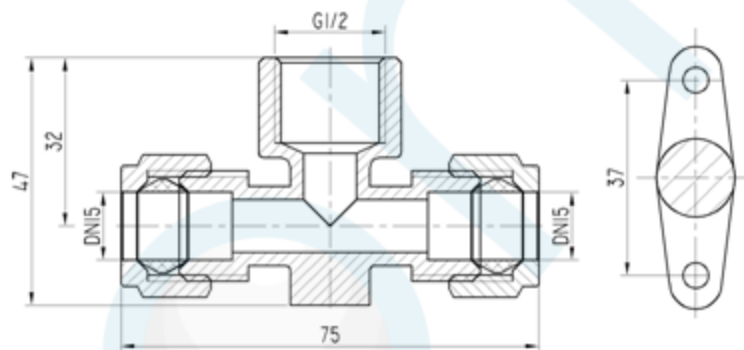

TEE CxCxF LUGGED15mm BR N/O

CODE: 84850

Brand Name: **elson**

Product Specification & Features

- Maximum Working Temperature: 95°C
- Maximum Working Pressure at 20°C : 2000Kpa
- Threads: Complies with AS 1722.2
- Material: DR Brass, Complies with AS 2345
- Suitable for Potable Water – complies with AS/NZS 4020