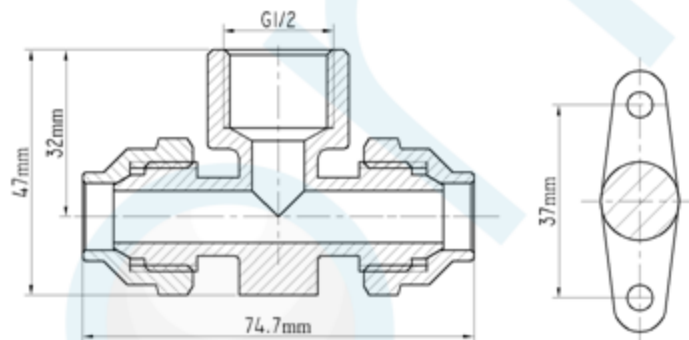

TEE CxCxF LUGGED 15mmFLx15mmFLx15mmFI BRS

CODE: 86112

Brand Name: **elson**

### Product Specification & Features

- Maximum Working Temperature: 95°C
- Maximum Working Pressure at 20°C : Water-2000Kpa, Gas-500KPa
- Threads: Complies with AS 1722.2
- Material: DR Brass, Complies with AS 2345
- Suitable for Potable Water – complies with AS/NZS 4020