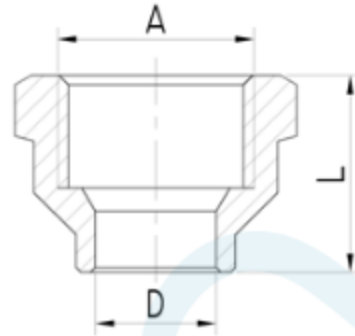

**FLARED NUT**

Brand Name: **elson**

CODE	DESCRIPTION	L(mm)	D	A
86188	COMPRESSION NUT 10mm BRS	18	DN10	G3/8
86191	COMPRESSION NUT 15mm CP	21	DN15	G1/2
86192	COMPRESSION NUT 15mm BRS	21	DN15	G1/2
86195	COMPRESSION NUT 15mm GP	21	DN15	G1/2
86193	COMPRESSION NUT 20mm CP	24	DN20	G3/4
86194	COMPRESSION NUT 20mm BRS	24	DN20	G3/4
86250	COMPRESSION NUT 25mm BRS	28	DN25	G1
86254	COMPRESSION NUT 32mm BRS	34	DN32	G1 1/4
86258	COMPRESSION NUT 40mm BRS	33	DN40	G1 1/2
86262	COMPRESSION NUT 50mm BRS	40	DN50	G2

**Product Specification & Features**

- Maximum Working Temperature: 95°C
- Maximum Working Pressure at 20°C : Water-2000Kpa, Gas-500KPa
- Threads: Complies with AS ISO 7.1, AS ISO 7.2 and AS 1722.2
- Material: DR Brass, Complies with AS 2345
- Suitable for Potable Water – complies with AS/NZS 4020