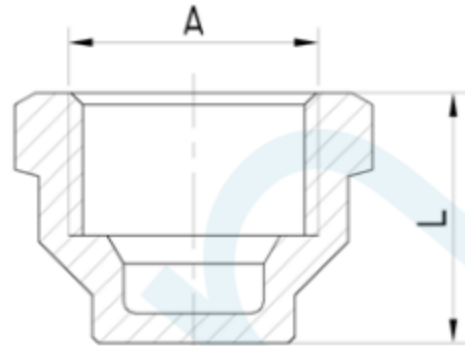

COMPRESSION NUT

Brand Name: **elson**

CODE	DESCRIPTION	L(mm)	A
86196	CAP COMPRESSION 15mm BRASS	21	G1/2
86197	CAP COMPRESSION 15mm CHROME	21	G1/2
86198	CAP COMPRESSION 20mm BRASS	24	G3/4

Product Specification & Features

- Maximum Working Temperature: 95°C
- Maximum Working Pressure at 20°C : Water-2000Kpa, Gas-500KPa
- Threads: Complies with AS 1722.2
- Material: DR Brass, Complies with AS 2345
- Suitable for Potable Water – complies with AS/NZS 4020