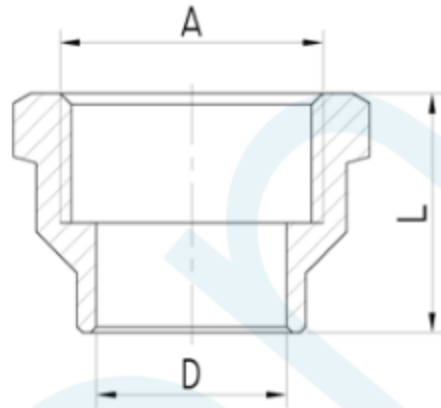

CROX NUT

Brand Name: **elson**

CODE	DESCRIPTION	L(mm)	D	A
86294	CROX NUT 20mm BRS	24	DN20	G3/4
86296	CROX NUT 20mm CP	24	DN20	G3/4
86297	CROX NUT 15mm CP	21	DN15	G1/2
86298	CROX NUT 15mm BRS	21	DN15	G1/2
86299	CROX NUT 15mm GP	21	DN15	G1/2

Product Specification & Features

- Maximum Working Temperature: 95°C
- Maximum Working Pressure at 20°C : Water-2000Kpa, Gas-500KPa
- Threads: Complies with AS 1722.2
- Material: DR Brass, Complies with AS 2345
- Suitable for Potable Water – complies with AS/NZS 4020