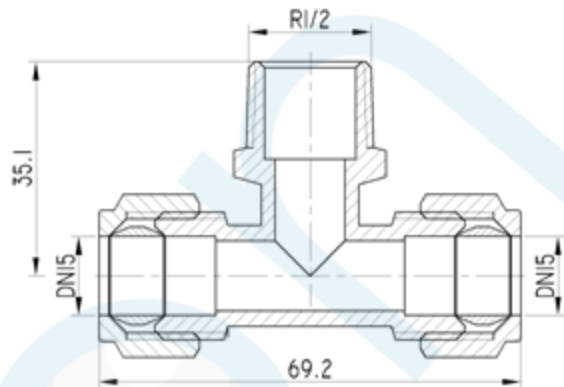

TEE CxCxM 15mmCx15mmCx15mmMI BR C/O

CODE: 87810

Brand Name: **elson**

### Product Specification & Features

- Maximum Working Temperature: 95°C
- Maximum Working Pressure at 20°C : 2000Kpa
- Threads: Complies with AS 1722.2,AS ISO 7.1,AS ISO 7.2
- Material: DR Brass, Complies with AS 2345
- Suitable for Potable Water – complies with AS/NZS 4020