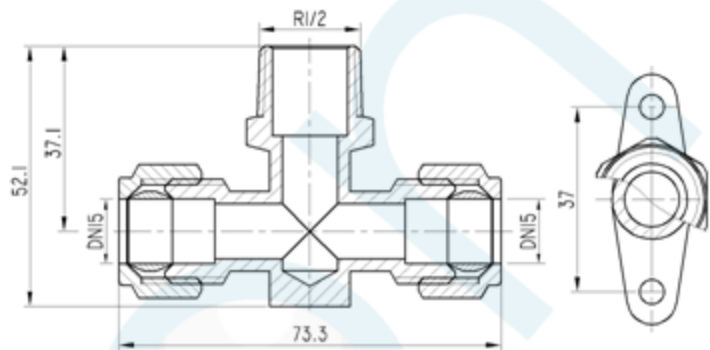

TEE CxCxM LUGGED 15mm BRASS C/O

CODE: 87820

Brand Name: **elson**

Product Specification & Features

- Maximum Working Temperature: 95°C
- Maximum Working Pressure at 20°C : 2000Kpa
- Threads: Complies with AS 1722.2,AS ISO 7.1,AS ISO 7.2
- Material: DR Brass, Complies with AS 2345
- Suitable for Potable Water – complies with AS/NZS 4020