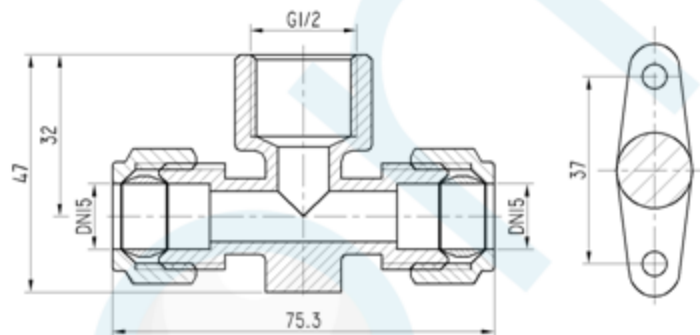

TEE CxCxF LUGGED 15mm BRASS C/O

CODE: 87850

Brand Name: **elson**

Product Specification & Features

- Maximum Working Temperature: 95°C
- Maximum Working Pressure at 20°C : 2000Kpa
- Threads: Complies with AS 1722.2
- Material: DR Brass, Complies with AS 2345
- Suitable for Potable Water – complies with AS/NZS 4020