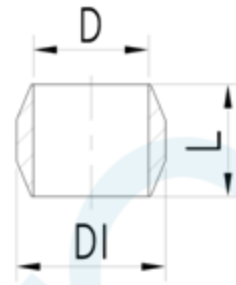

COPPER OLIVE

Brand Name: **elson**

CODE	DESCRIPTION	L(mm)	D	D1
88000	COPPER OLIVE 10mm	9.5	DN10	Φ12.6
88002	COPPER OLIVE 15mm	8.8	DN15	Φ16
88004	COPPER OLIVE 20mm	10	DN20	Φ21.3
88006	COPPER OLIVE 25mm	10	DN25	Φ28.5