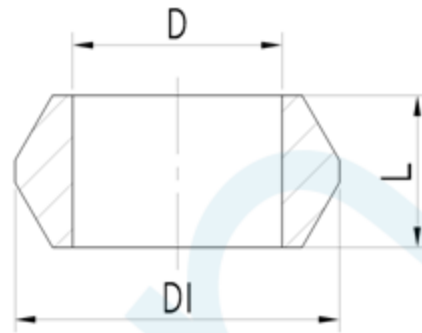

BRASS CONE

Brand Name: **elson**

CODE	DESCRIPTION	L(mm)	D	D1
88012	BRASS CONE 15mm BRASS	7.9	DN15	Φ15.8
88014	BRASS CONE 20mm BRASS	8.8	DN20	Φ22
88018	BRASS CONE 25mm BRASS	8	DN25	Φ28.5

Product Specification & Features