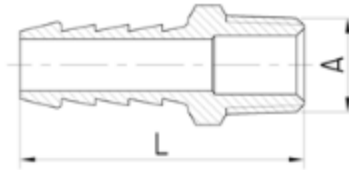

HOSE BARB MALE

Brand Name: **elson**

| CODE | DESCRIPTION | L(mm) | A |
|-------|-------------------------------|-------|--------|
| 88112 | 6m m MIx8mm (1/4"x1/4") HOSE | 37.4 | R1/4 |
| 88115 | 6m m MIx10mm (1/4"x3/8") HOSE | 37.9 | R1/4 |
| 88118 | 6m m MIx15mm (1/4"x1/2") HOSE | 41.4 | R1/4 |
| 88124 | 10m m MIx8mm (3/8"x1/4") HOSE | 38.8 | R3/8 |
| 88127 | 10m m MIx10m m HOSE | 38.3 | R3/8 |
| 88130 | 10m m MIx15m m HOSE | 41.8 | R3/8 |
| 88133 | 15m m MIx8mm (1/2"x1/4") HOSE | 42.1 | R1/2 |
| 88136 | 15m m MIx10m m HOSE | 42.6 | R1/2 |
| 88139 | 15m m MIx15m m HOSE | 46.1 | R1/2 |
| 88142 | 15m m MIx20m m HOSE | 44.6 | R1/2 |
| 88148 | 20m m MIx15m m HOSE | 47.4 | R3/4 |
| 88151 | 20m m MIx20m m HOSE | 51.4 | R3/4 |
| 88154 | 20m m MIx25m m HOSE | 53.4 | R3/4 |
| 88157 | 25m m MIx20m m HOSE | 53 | R1 |
| 88160 | 25m m MIx25m m HOSE | 56 | R1 |
| 88163 | 25m m MIx32m m HOSE | 68 | R1 |
| 88169 | 32m m MIx25m m HOSE | 60.3 | R1 1/4 |
| 88172 | 32m m MIx32m m HOSE | 72.3 | R1 1/4 |
| 88175 | 32m m MIx40m m HOSE | 72.3 | R1 1/4 |
| 88178 | 40m m MIx32m m HOSE | 73.3 | R1 1/2 |
| 88181 | 40m m MIx40m m HOSE | 73.3 | R1 1/2 |
| 88187 | 50m m MIx40m m HOSE | 77.6 | R2 |
| 88190 | 50m m MIx50m m HOSE | 77.6 | R2 |

Product Specification & Features

- Maximum Working Temperature: 95°C
- Maximum Working Pressure at 20°C : 2000Kpa
- Threads: Complies with AS ISO 7.1,AS ISO 7.2
- Material: DR Brass, Complies with AS 2345
- Suitable for Potable Water – complies with AS/NZS 4020