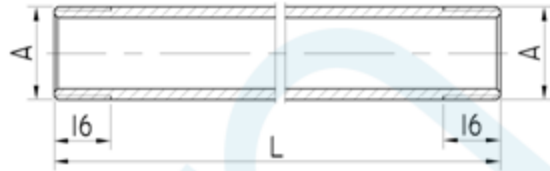

**STANDARD PIPE**

Brand Name: **elson**

CODE	DESCRIPTION	L(mm)	A
89012	Stand Pipe Brass 1/2" x 600mm	600	G1/2B
89014	Stand Pipe Brass 1/2" x 900mm	900	G1/2B
89016	Stand Pipe Brass 3/4" x 600mm	600	G3/4B
89018	Stand Pipe Brass 3/4" x 900mm	900	G3/4B

**Product Specification & Features**

- Maximum Working Temperature: 95°C
- Maximum Working Pressure at 20°C : 2000Kpa
- Threads: Complies with AS 1722.2
- Material: DR Brass, Complies with AS 2345
- Suitable for Potable Water – complies with AS/NZS 4020