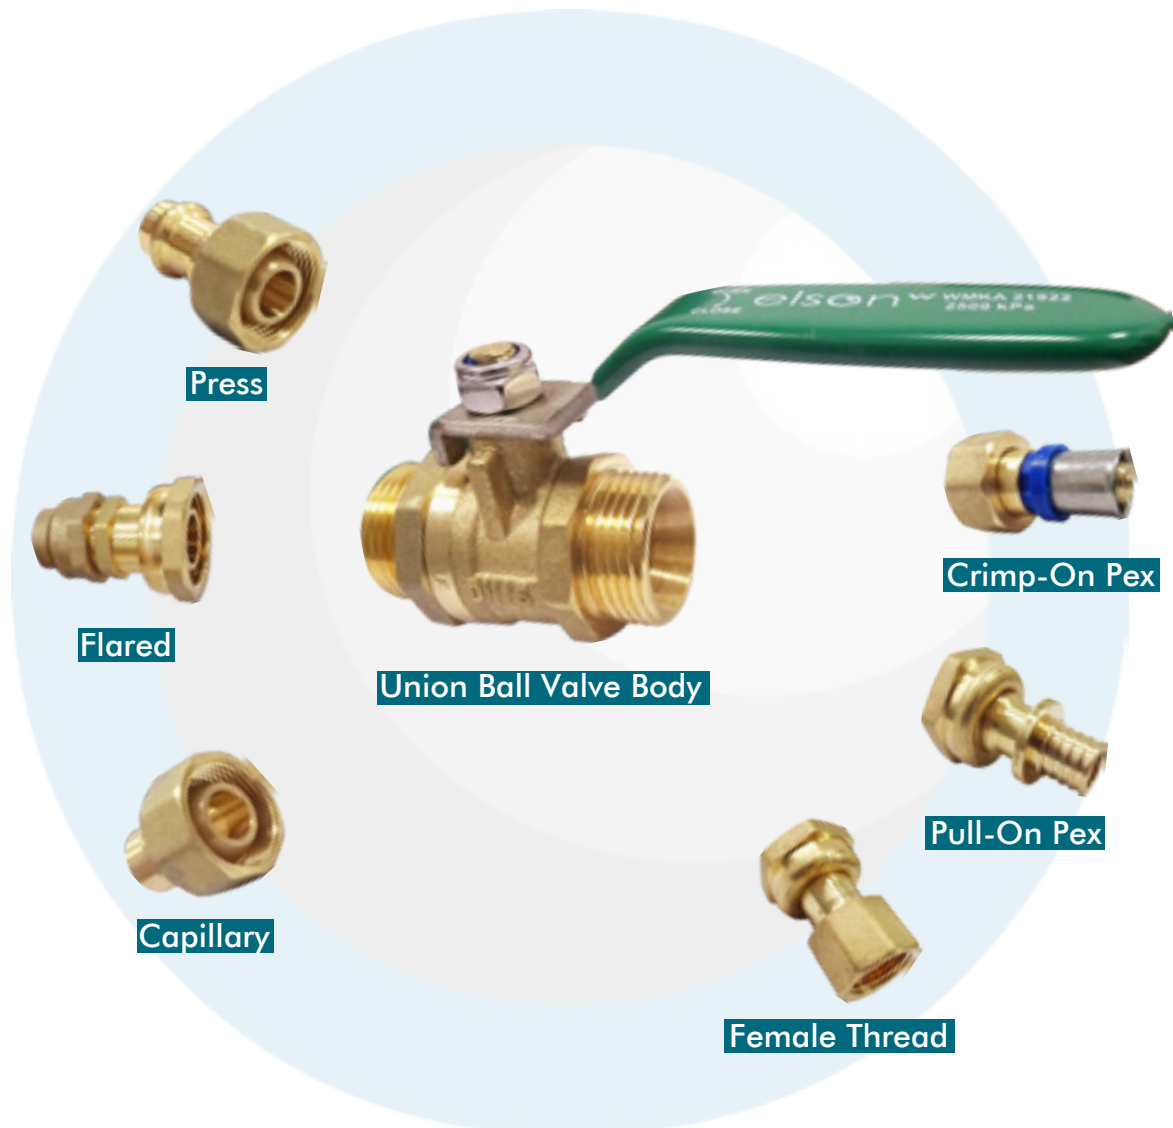

## COMBINATION UNION BALL VALVES

Multiple Combinations of Connection Types  
Easy Conversion of Pipe Combinations

Elson Australasia Pty Ltd

ABN 45 059 613 991

Version 2.0 Mar 2021

38 Eddie Road, Minchinbury NSW 2770

## INTRODUCTION

*Elson Union Ball Valves are manufactured using Lead Free DR Brass. An innovative time saving valve range providing multiple combination of connection types and allowing combination of pipes to be easily connected and isolated. Ideal for maintenance plumbers and the broad plumbing industry as a whole. The Combination Union Ball Valves allow for easy isolation, replacement, service and repair of damaged or blocked pipe supply lines.*

### Union connection types

- elson PRESS
- Capillary Connection
- elson BUSHPEX Pull-On
- Flared Compression
- Female Thread Connection
- elson BUSHPEX Crimp-On

**Combination Union Ball Valves are available to connect pipe from 15mm to 25mm**

### Technical Information

- Watermark Certified WMKA21922, Conforms with AS5830.1
- AS/NZS 4020 Compliant
- Ball Valve Body 2500kPa Rated
- Press Connector 1600kPa Rated
- Flared, Capillary, Female Thread, BUSHPEX Connector 2000kPa Rated
- BUSHPEX Connector Max continue working temperature 70°C
- Press, Flared, Capillary, Female Thread connectors Max temperature 95°C
- Manufactured from Lead Free DR Brass
- Heavy duty 304 Stainless Steel Lever Handle