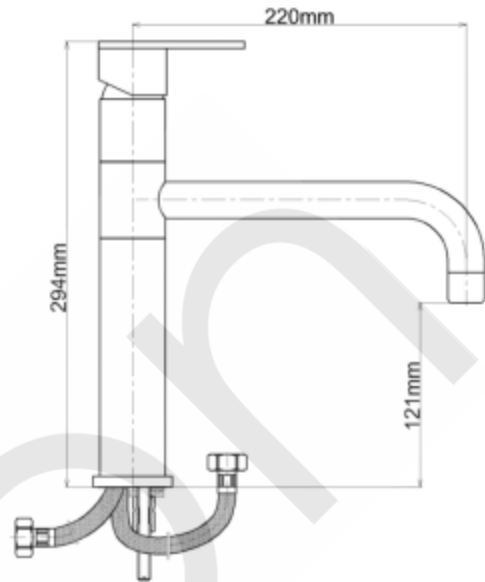

PRODUCT DATA SHEET

COEN STD RST SINK MIXER CHROME WELS 4 STAR

PRODUCT CODE: 49305

Features & Approval

- Maximum Working Temperature: 80 °C
- Maximum Working Pressure: 1300 KPa
- Threads: Complies with AS 1722.2
- Material: DR Brass, Complies with AS 2345
- Suitable for Potable Water, Complies with AS/NZS 4020
- WELS Reg. Number: TM33910, WELS Rating: 4 STAR 7.5 L/Min