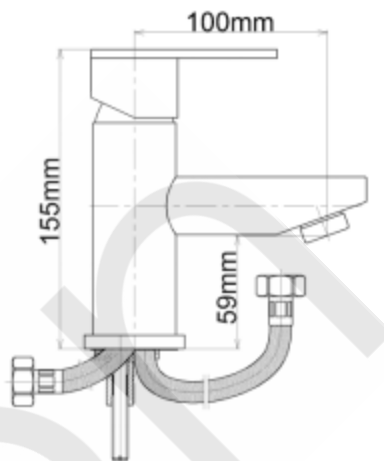

PRODUCT DATA SHEET

COEN STD BASIN MIXER CHROME WELS 4 STAR

PRODUCT CODE: 49320

Features & Approval

- Maximum Working Temperature: 80 °C
- Maximum Working Pressure: 1300 KPa
- Threads: Complies with AS 1722.2
- Material: DR Brass, Complies with AS 2345
- Suitable for Potable Water, Complies with AS/NZS 4020
- WELS Reg. Number: TM33421, WELS Rating: 4 STAR 7.5 L/Min