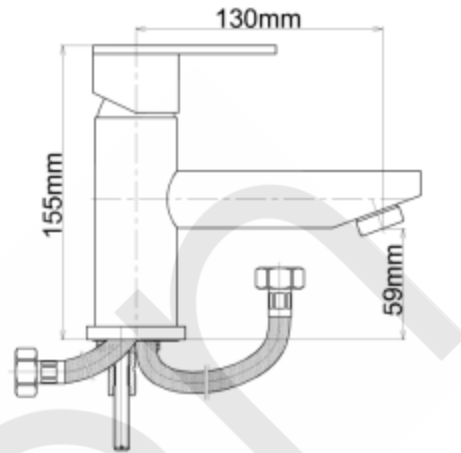

PRODUCT DATA SHEET

COEN STD XL BASIN MIXER CHROME WELS 4 STAR

PRODUCT CODE: 49325

Features & Approval

- Maximum Working Temperature: 80 °C
- Maximum Working Pressure: 1300 KPa
- Threads: Complies with AS 1722.2
- Material: DR Brass, Complies with AS 2345
- Suitable for Potable Water, Complies with AS/NZS 4020
- WELS Reg. Number: TM33423, WELS Rating: 4 STAR 7.5 L/Min