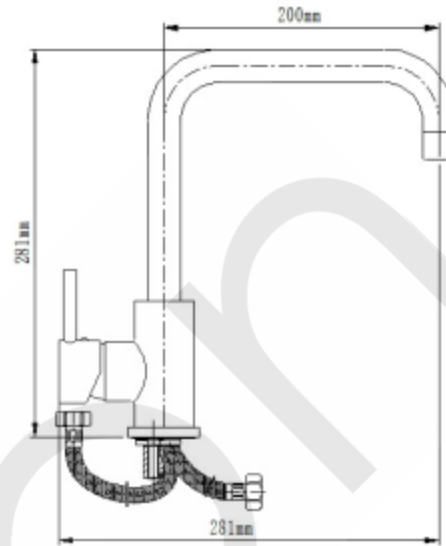

PRODUCT DATA SHEET

COEN STD SS SINK MIXER CHROME WELS 4 STAR

PRODUCT CODE: 49390

Features & Approval

- Maximum Working Temperature: 80 °C
- Maximum Working Pressure: 1300 KPa
- Threads: Complies with AS 1722.2
- Material: DR Brass, Complies with AS 2345
- Suitable for Potable Water, Complies with AS/NZS 4020
- WELS Reg. Number: TM33432, WELS Rating: 4 STAR 7.5 L/Min