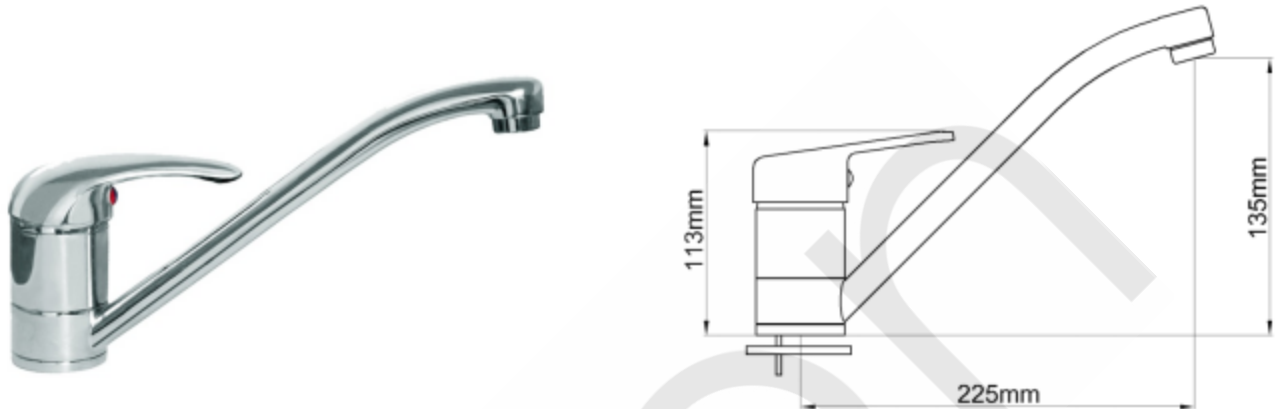

PRODUCT DATA SHEET

OLLIE SINK MIXER CHROME WELS 4 STAR

PRODUCT CODE: 50600

Features & Approval

- Maximum Working Temperature: 80 °C
- Maximum Working Pressure: 1300 KPa
- Threads: Complies with AS 1722.2
- Material: DR Brass, Complies with AS 2345
- Suitable for Potable Water, Complies with AS/NZS 4020
- WELS Reg. Number: TM33621, WELS Rating: 4 STAR 7.5 L/Min