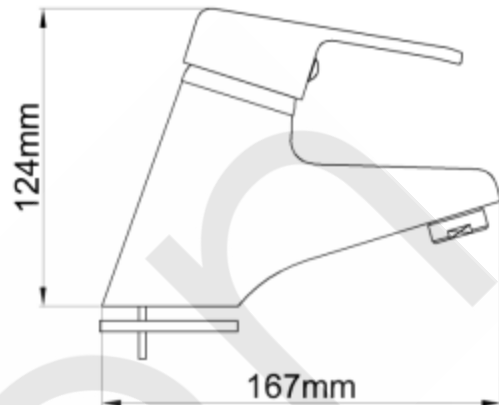

PRODUCT DATA SHEET

NEW OLLIE BASIN MIXER CP WELS 4 STAR