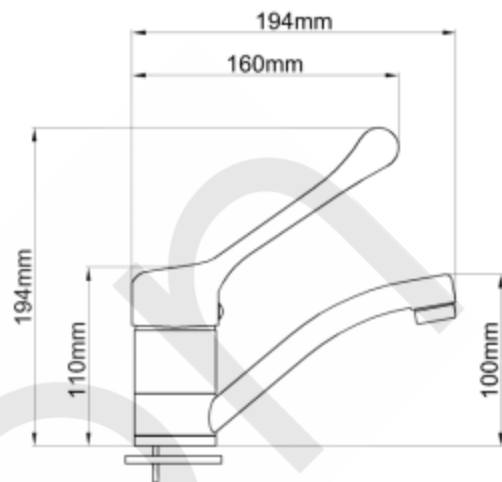

PRODUCT DATA SHEET

OLLIE BASIN MIXER CHROME WELS 4 STAR D/ABL HDL

PRODUCT CODE : 50660

Features & Approval

- Maximum Working Temperature: 80 °C
- Maximum Working Pressure: 1300 KPa
- Threads: Complies with AS 1722.2
- Material: DR Brass, Complies with AS 2345
- Suitable for Potable Water, Complies with AS/NZS 4020
- WELS Reg. Number: TM33620, WELS Rating: 4 STAR 7.5 L/Min