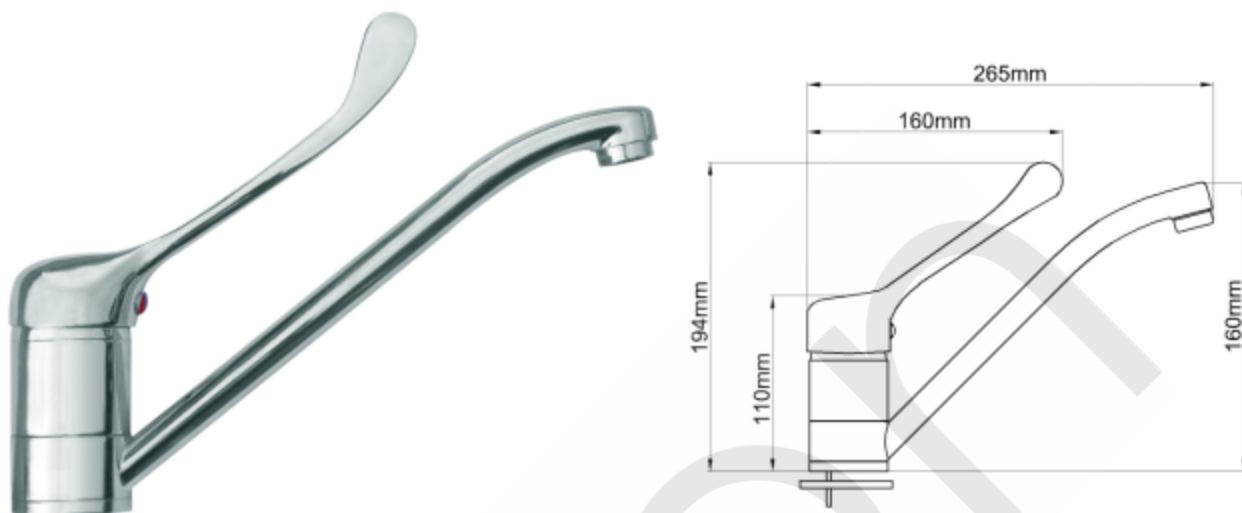

PRODUCT DATA SHEET

OLLIE SINK MIXER CHROME WELS 4 STAR D/ABL HDL

PRODUCT CODE : 50670

Features & Approval

- Maximum Working Temperature: 80 °C
- Maximum Working Pressure: 1300 KPa
- Threads: Complies with AS 1722.2
- Material: DR Brass, Complies with AS 2345
- Suitable for Potable Water, Complies with AS/NZS 4020
- WELS Reg. Number: TM33621, WELS Rating: 4 STAR 7.5 L/Min