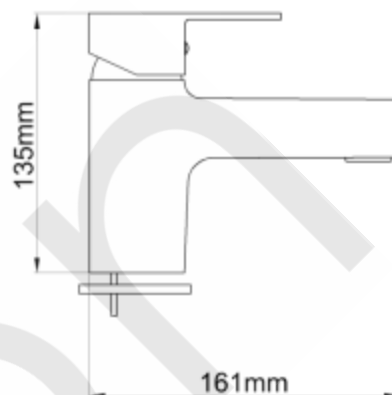

PRODUCT DATA SHEET

BRAVO BASIN MIXER CHROME WELS 4 STAR

PRODUCT CODE: 50772

Features & Approval

- Maximum Working Temperature: 80 °C
- Maximum Working Pressure: 1300 KPa
- Threads: Complies with AS 1722.2
- Material: DR Brass, Complies with AS 2345
- Suitable for Potable Water, Complies with AS/NZS 4020
- WELS Reg. Number: TM33424, WELS Rating: 4 STAR 7.5 L/Min