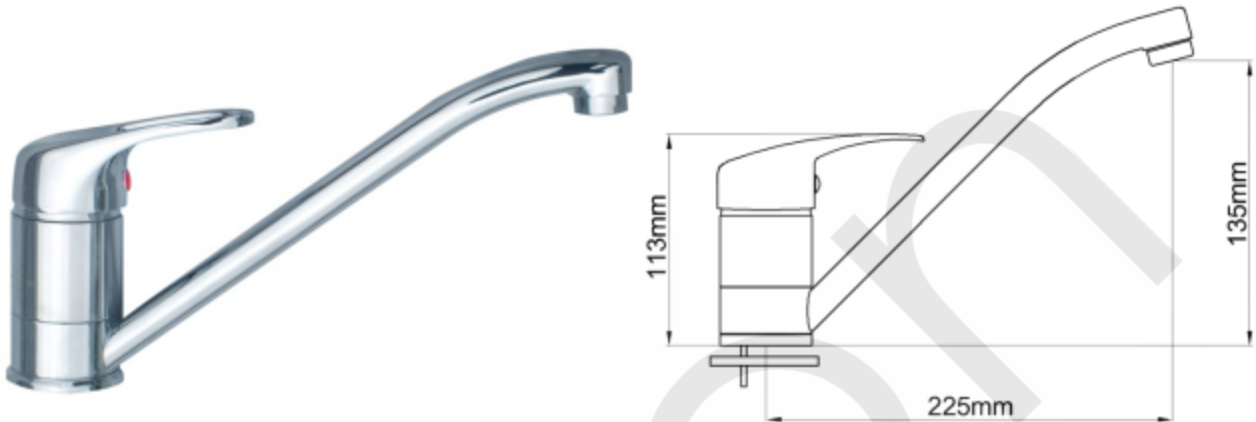

PRODUCT DATA SHEET

Kei SINK MIXER CHROME WELS 4 STAR

PRODUCT CODE: 50900

Features & Approval

- Maximum Working Temperature: 80 °C
- Maximum Working Pressure: 1300 KPa
- Threads: Complies with AS 1722.2
- Material: DR Brass, Complies with AS 2345
- Suitable for Potable Water, Complies with AS/NZS 4020
- WELS Reg. Number: T33569, WELS Rating: 4 STAR 7.5 L/Min