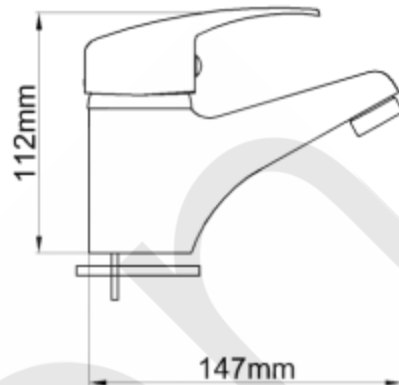

PRODUCT DATA SHEET

Kei BASIN MIXER CHROME WELS 4 STAR

PRODUCT CODE: 50920

Features & Approval

- Maximum Working Temperature: 80 °C
- Maximum Working Pressure: 1300 KPa
- Threads: Complies with AS 1722.2
- Material: DR Brass, Complies with AS 2345
- Suitable for Potable Water, Complies with AS/NZS 4020
- WELS Reg. Number: T33359, WELS Rating: 4 STAR 7.5 L/Min