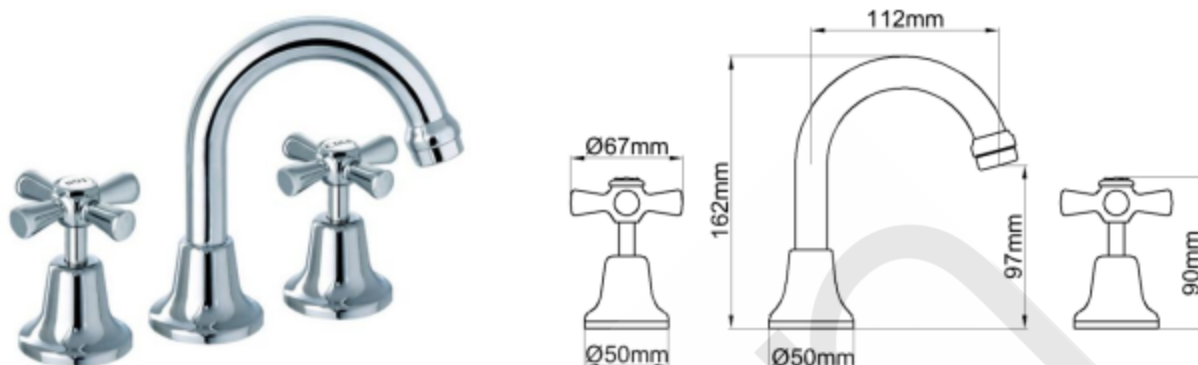

PRODUCT DATA SHEET

IONA BASIN SET

CODE	DESCRIPTION	COLOUR	TRIM	WELS Reg. Number
51150	IONA BASIN SET C/P & G/P TRIM WELS 4 STAR	CHROME	GOLD	T33566
51160	IONA BASIN SET C/P WELS 4 STAR	CHROME		T33566

Features & Approval

- Maximum Working Temperature: 80 °C
- Maximum Working Pressure: 1300 KPa
- Threads: Complies with AS 1722.2
- Material: DR Brass, Complies with AS 2345
- Suitable for Potable Water, Complies with AS/NZS 4020
- WELS Rating: 4 STAR 7.5 L/Min
- Double O-ring Seal