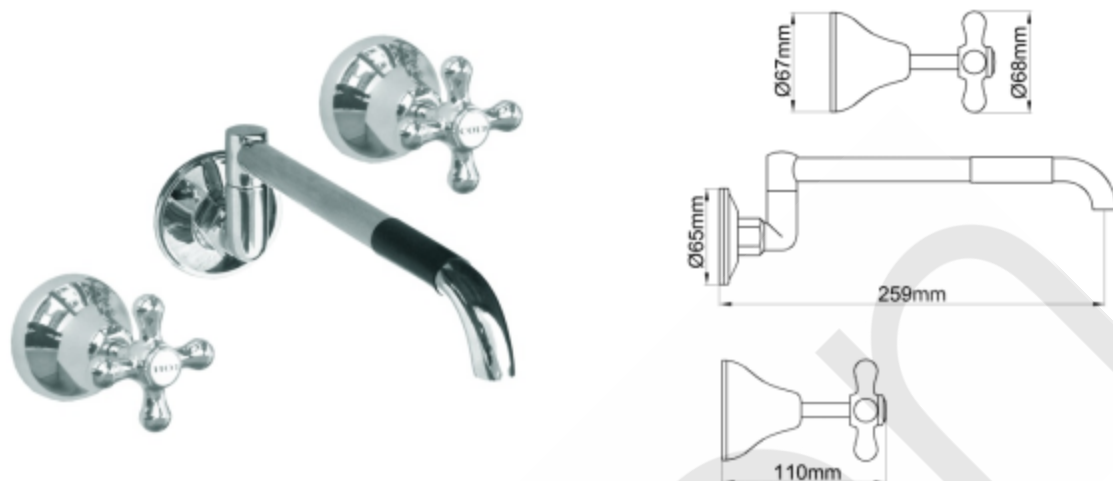

PRODUCT DATA SHEET

ESPERANCE LAUNDRY SET

CODE	DESCRIPTION	COLOUR	TRIM	WELS Reg. Number
53555	ESPERANCE LAUNDRY SET CP&GP TRIM WELS 3 STAR	CHROME	GOLD	TM33715
53565	ESPERANCE LAUNDRY SET CP WELS 3 STAR	CHROME		TM33715

Features & Approval

- Maximum Working Temperature: 80 °C
- Maximum Working Pressure: 1300 KPa
- Threads: Complies with AS 1722.2
- Material: DR Brass, Complies with AS 2345
- Suitable for Potable Water, Complies with AS/NZS 4020
- WELS Rating: 3 STAR 9 L/Min
- Double O-ring Seal